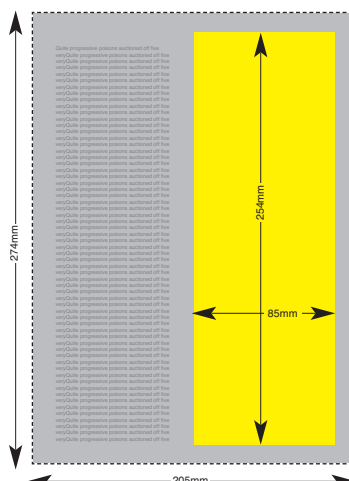

HALF PAGE VERTICAL NO BLEED

- **Advert Size**
  85x254mm

*Note: If you require a left hand page, simply reverse the specs

Info:

Please supply your advertising material as a hi-resolution print-ready pdf file.

Any artwork that is supplied in non-pdf format will be subject to a production charge of £197.00 +VAT

If you require any further information, please do not hesitate to contact the Production Department at Russell Publishing at the address below:

Court Lodge, Hogtrough Hill, Brasted, Kent, TN16 1NU, UK

- +44 (0) 1959 563 311
- +44 (0) 1959 563 123
- production@russellpublishing.com
- www.russellpublishing.com