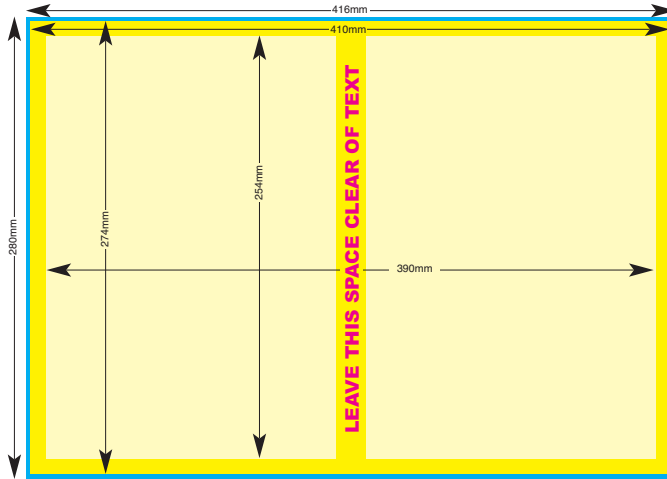

DOUBLE PAGE SPREAD

- **Bleed Size**
  416x280mm
- **Trim Size**
  410x274mm
- **Type Area**
  390x254mm
  MINUS 10mm for GUTTER