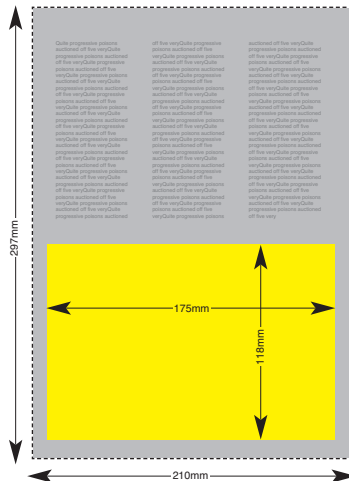

HALF PAGE HORIZONTAL NO BLEED

- **Advert Size**
  175x118mm