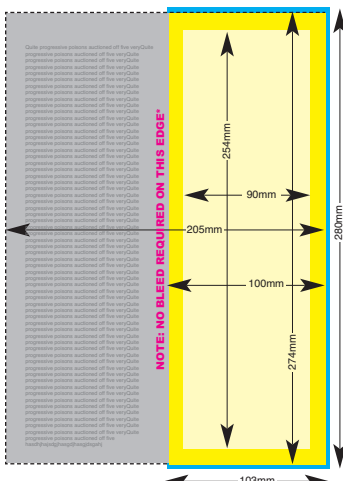

HALF PAGE VERTICAL WITH BLEED

- **Bleed Size**
  103x280mm
- **Trim Size**
  100mmx274mm
- **Type Area**
  90x254mm

NOTE: NO BLEED REQUIRED ON THIS EDGE