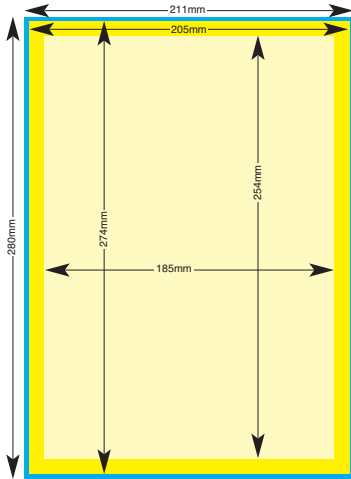

FULL PAGE

- **Bleed Size**
  211x280mm
- **Trim Size**
  205x274mm
- **Type Area**
  185x254mm