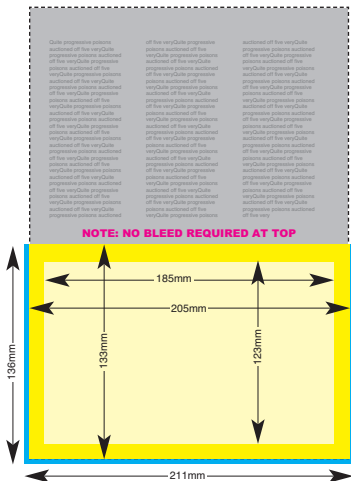

HALF PAGE HORIZONTAL WITH BLEED

- **Bleed Size**
  211x136mm
- **Trim Size**
  205x133mm
- **Type Area**
  205x123mm

NOTE: NO BLEED REQUIRED AT TOP